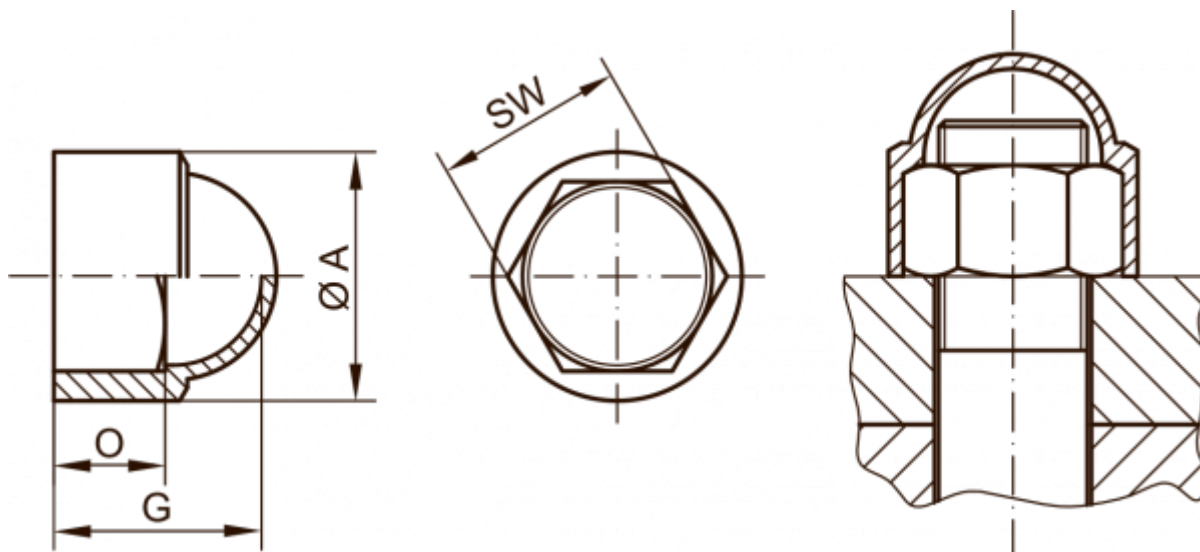

# Data Sheet

Article number: 59GPN10008639

Description: KLEE Cap for nut GPN 1000 / 8639 - NV 80

## Measures

A	= 98
For	= G1 3/4
G	= 83.4
O	= 43.5
SW (Spanner width)	= 80